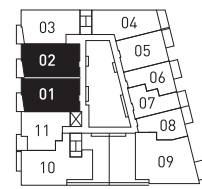

## 2 BED + 2 BATH

972 sq ft

CHARLOTTE ROAD

LEVEL 2

CHARLOTTE ROAD

LEVELS 3 - 5

CHARLOTTE ROAD

LEVEL 6