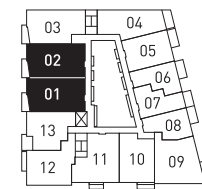

## 2 BED + 2 BATH

972 sq ft

CHARLOTTE ROAD

LEVEL 2

CHARLOTTE ROAD

LEVELS 3 - 5

CHARLOTTE ROAD

LEVEL 6