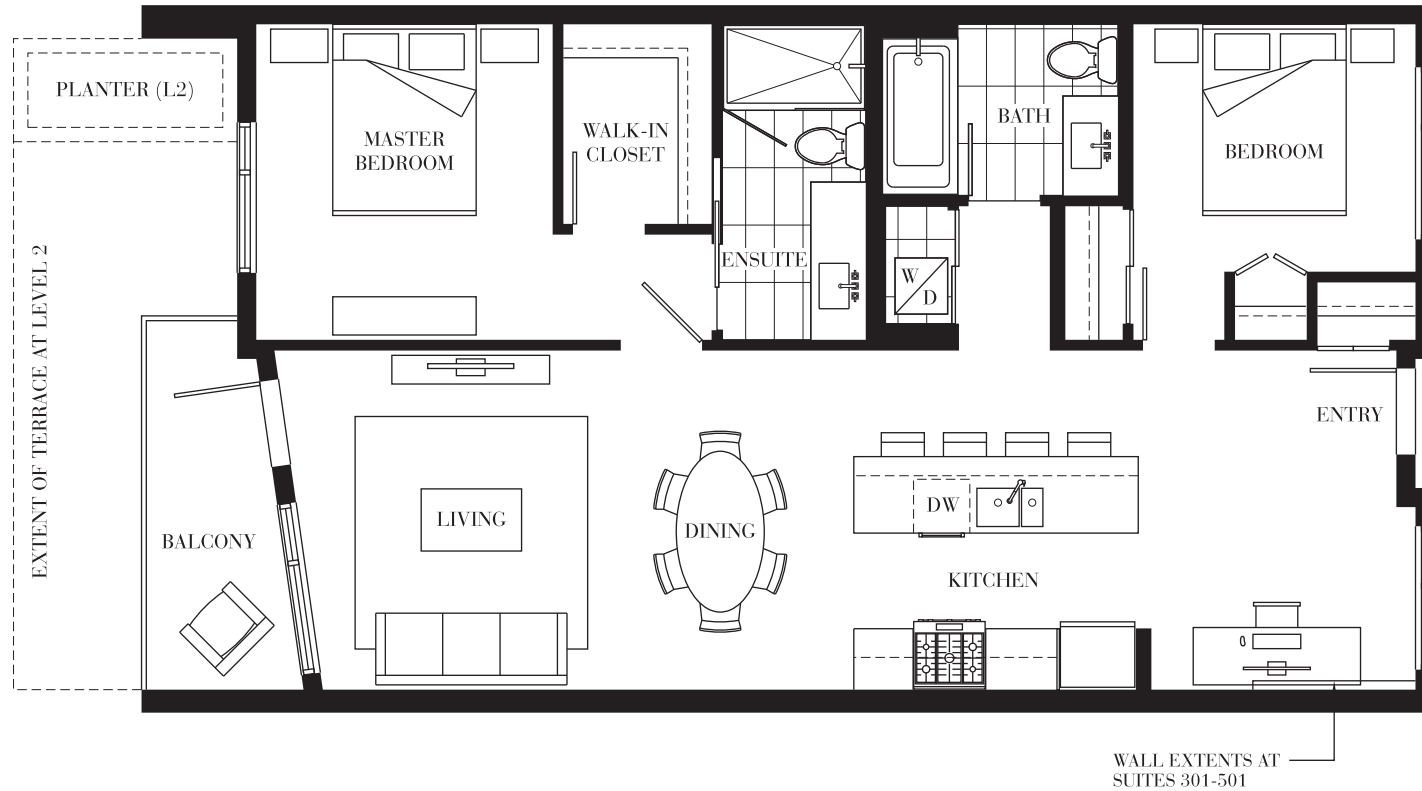

# PLAN B

## 2 BED + 2 BATH

972 sq ft

CHARLOTTE ROAD

LEVEL 2

CHARLOTTE ROAD

LEVELS 3 - 5

CHARLOTTE ROAD

LEVEL 6