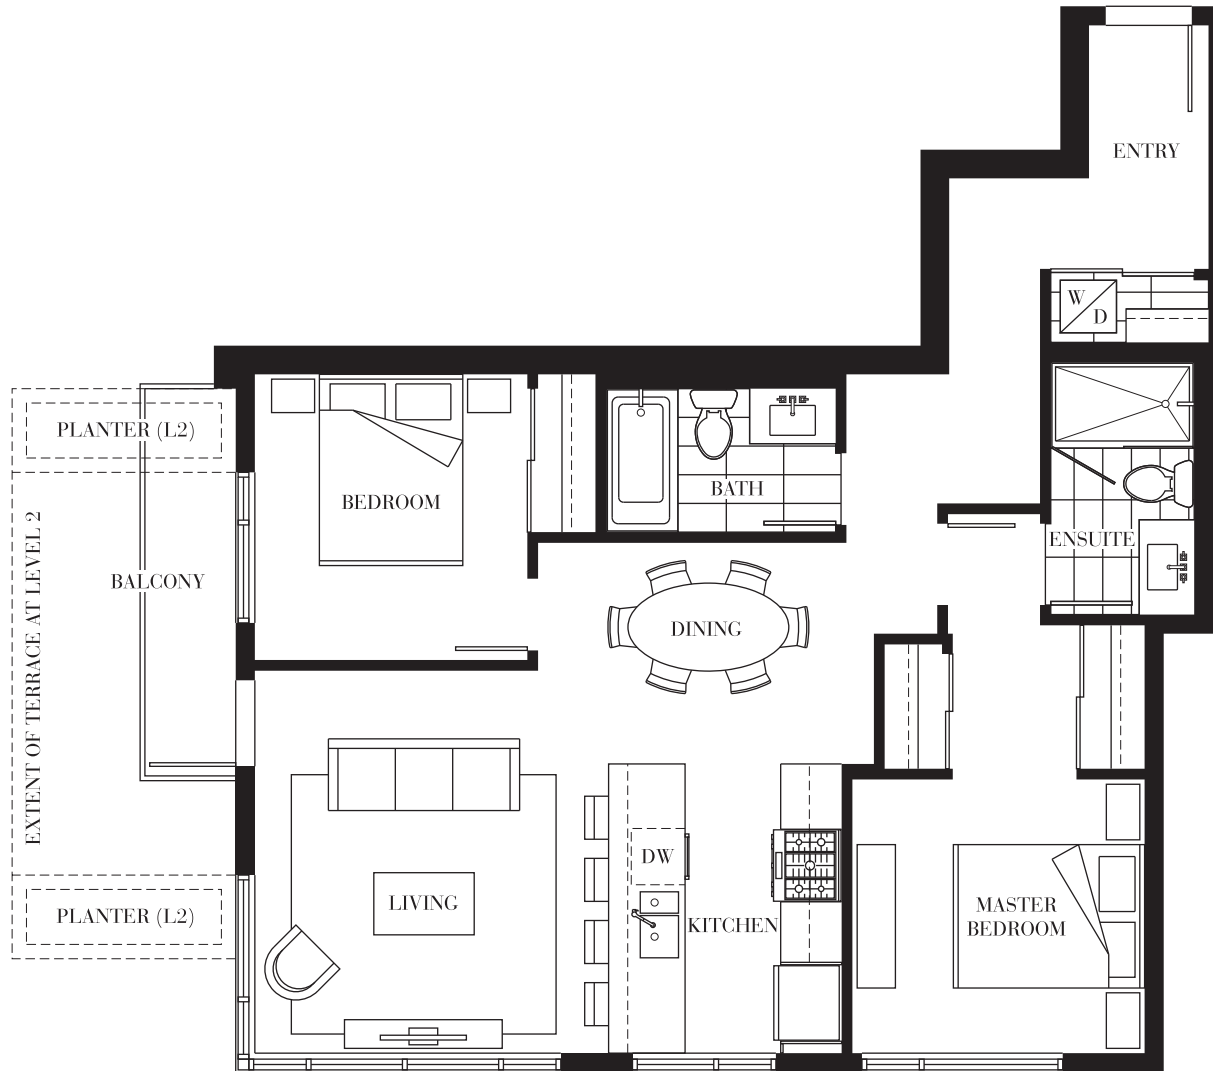

PLAN D

2 BED + 2 BATH

916 sq ft

CHARLOTTE ROAD

LEVEL 2

CHARLOTTE ROAD

LEVELS 3-5