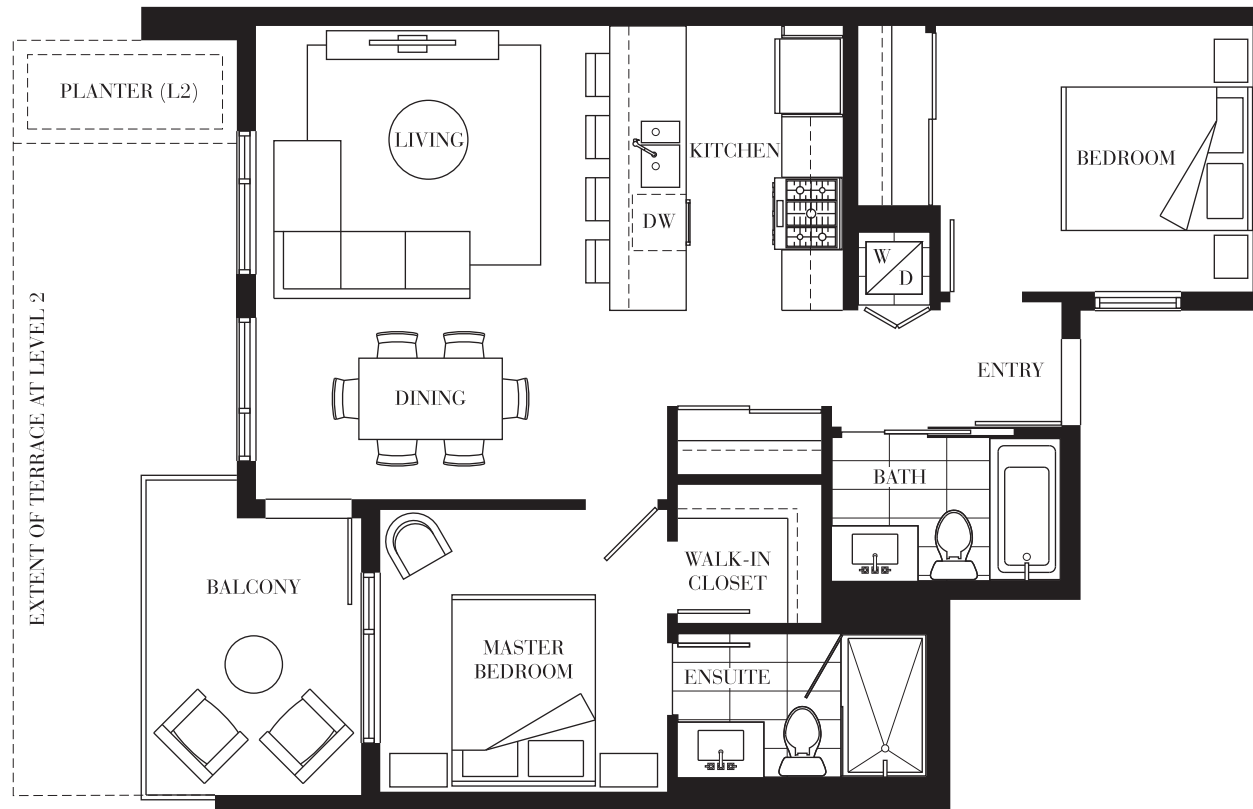

PLAN C

2 BED + 2 BATH

794 sq ft

LEVEL 2

LEVELS 3 - 5

LEVEL 6