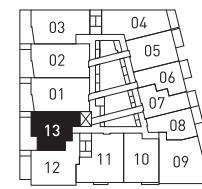

PLAN C

2 BED + 2 BATH

794 sq ft

LEVEL 2

LEVELS 3 - 5

LEVEL 6