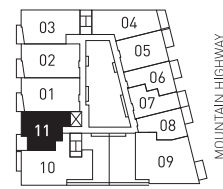

PLAN C

2 BED + 2 BATH

794 sq ft

LEVEL 2

LEVELS 3 - 5

LEVEL 6