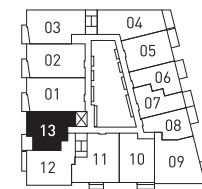

PLAN C

2 BED + 2 BATH

794 sq ft

LEVEL 2

LEVELS 3 - 5

LEVEL 6